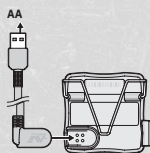

## WIRELESS MODULE

Go detecting with your preferred headphones – with a low latency wireless connection. WM 09 enables precision detection responses and greater freedom of movement.

### FEATURES

3.5 mm [1/8-inch]  
headphone jack

USB charging  
cable with magnetic  
connector