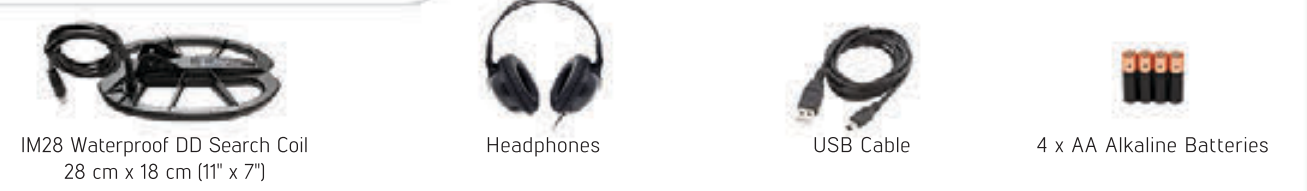

STANDARD PACKAGE